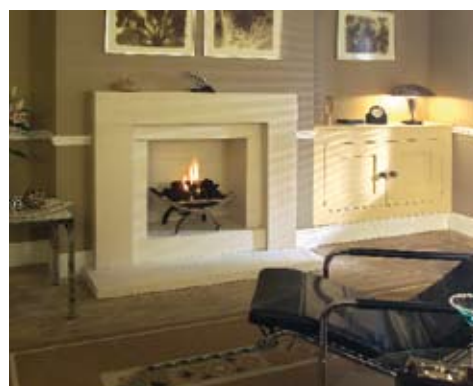

Left: Flames lick through the steel elements of the Planes gas fire which begin to glow. Price from £2,700. www.bd-designs.co.uk
Right: The Bordino inset fire uses Fire Ribbon gas burner technology. Prices from £1999. www.cvo.co.uk